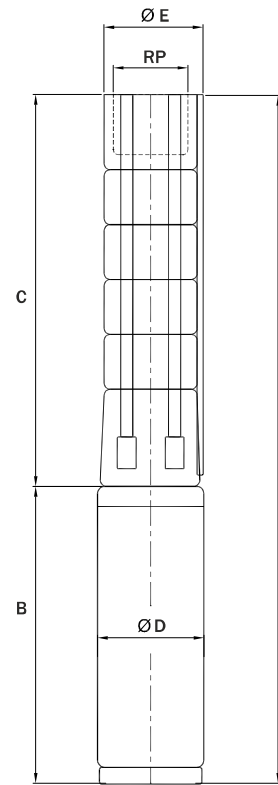

SOLAR PUMPING SYSTEM

SOLAR 57 DCSSP 36000

BSP 75 mm (8X6)

PUMPSET CODE : 9500000458

DISCHARGE (LPD) : 342000

DISCHARGE (LPW) : 9.5

DUTY HEAD : 150 METER

CHOKE CODE : 9000025820

	INPUT POWER (Wp)						
	36000	27400	21350	17400	12800	10600	9000
HEAD (m)	FLOW IN LPM						
150	955	700	495	300	0		
128	1105	855	600	450	150	0	
112	1195	1000	690	545	270	100	0

FRONT VIEW

BACK VIEW

BOTTOM VIEW

CONTROLLER CODE : 9600000068