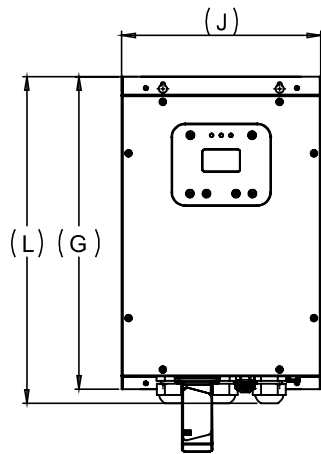

SOLAR PUMPING SYSTEM

SOLAR 57 DCSSP 36000

BSP 75 mm (8X6)

PUMPSET CODE : 9500000458

DISCHARGE (LPD) : 342000

DISCHARGE (LPW) : 9.5

DUTY HEAD : 150 METER

CHOKE CODE : 9000025820

	INPUT POWER (Wp)						
	36000	27400	21350	17400	12800	10600	9000
HEAD (m)	FLOW IN LPM						
150	955	700	495	300	0		
128	1105	855	600	450	150	0	
112	1195	1000	690	545	270	100	0

FRONT VIEW

BACK VIEW

BOTTOM VIEW