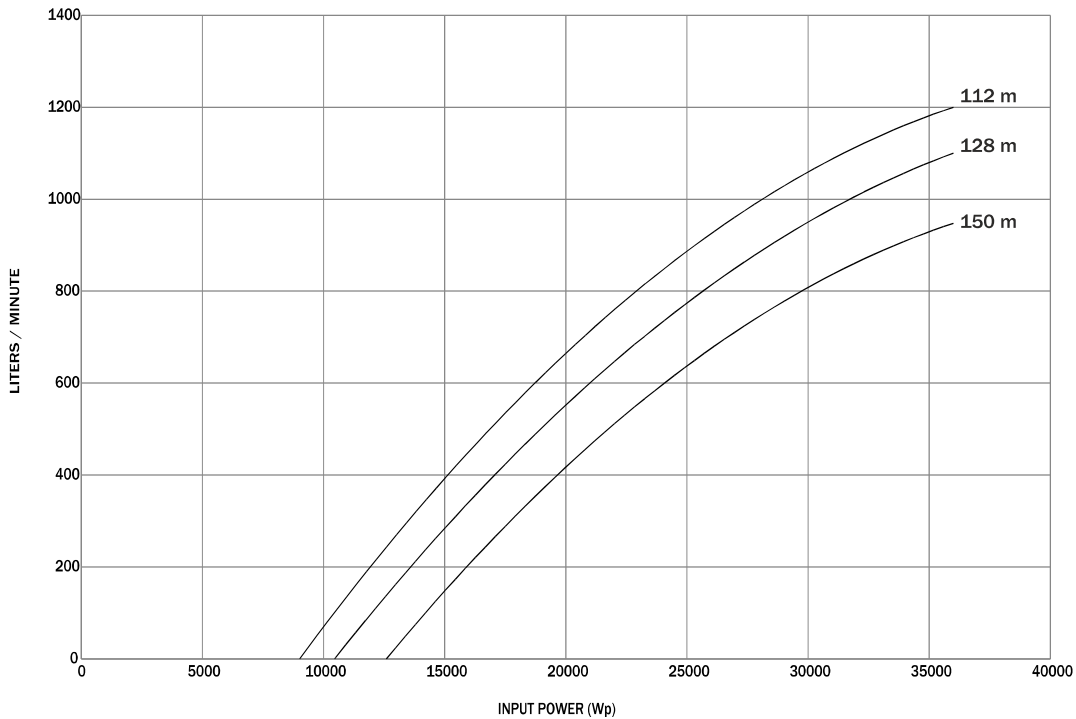

SOLAR PUMPING SYSTEM

SOLAR 57 DCSSP 36000

BSP 75 mm (8X6)

PUMPSET CODE : 9500000458

DISCHARGE (LPD) : 342000

DISCHARGE (LPW) : 9.5

DUTY HEAD : 150 METER

CHOKE CODE : 9000025820

	INPUT POWER (Wp)						
	36000	27400	21350	17400	12800	10600	9000
HEAD (m)	FLOW IN LPM						
150	955	700	495	300	0		
128	1105	855	600	450	150	0	
112	1195	1000	690	545	270	100	0

FRONT VIEW

BACK VIEW

BOTTOM VIEW