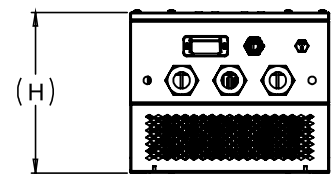

SOLAR PUMPING SYSTEM

SOLAR 57 DCSSP 36000

BSP 75 mm (8X6)

PUMPSET CODE : 9500000458

DISCHARGE (LPD) : 342000

DISCHARGE (LPW) : 9.5

DUTY HEAD : 150 METER

CHOKE CODE : 9000025820

	INPUT POWER (Wp)						
	36000	27400	21350	17400	12800	10600	9000
HEAD (m)	FLOW IN LPM						
150	955	700	495	300	0		
128	1105	855	600	450	150	0	
112	1195	1000	690	545	270	100	0

FRONT VIEW

BACK VIEW

BOTTOM VIEW