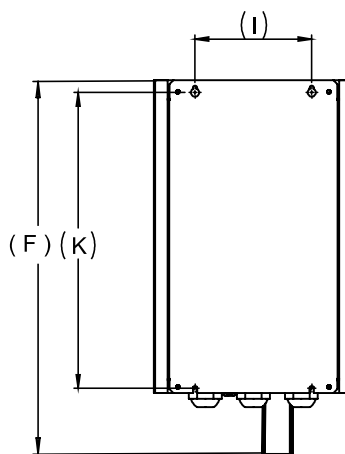

SOLAR PUMPING SYSTEM

SOLAR 57 DCSSP 36000

BSP 75 mm (8X6)

PUMPSET CODE : 9500000458

DISCHARGE (LPD) : 342000

DISCHARGE (LPW) : 9.5

DUTY HEAD : 150 METER

CHOKE CODE : 9000025820

	INPUT POWER (Wp)						
	36000	27400	21350	17400	12800	10600	9000
HEAD (m)	FLOW IN LPM						
150	955	700	495	300	0		
128	1105	855	600	450	150	0	
112	1195	1000	690	545	270	100	0

FRONT VIEW

BACK VIEW

BOTTOM VIEW